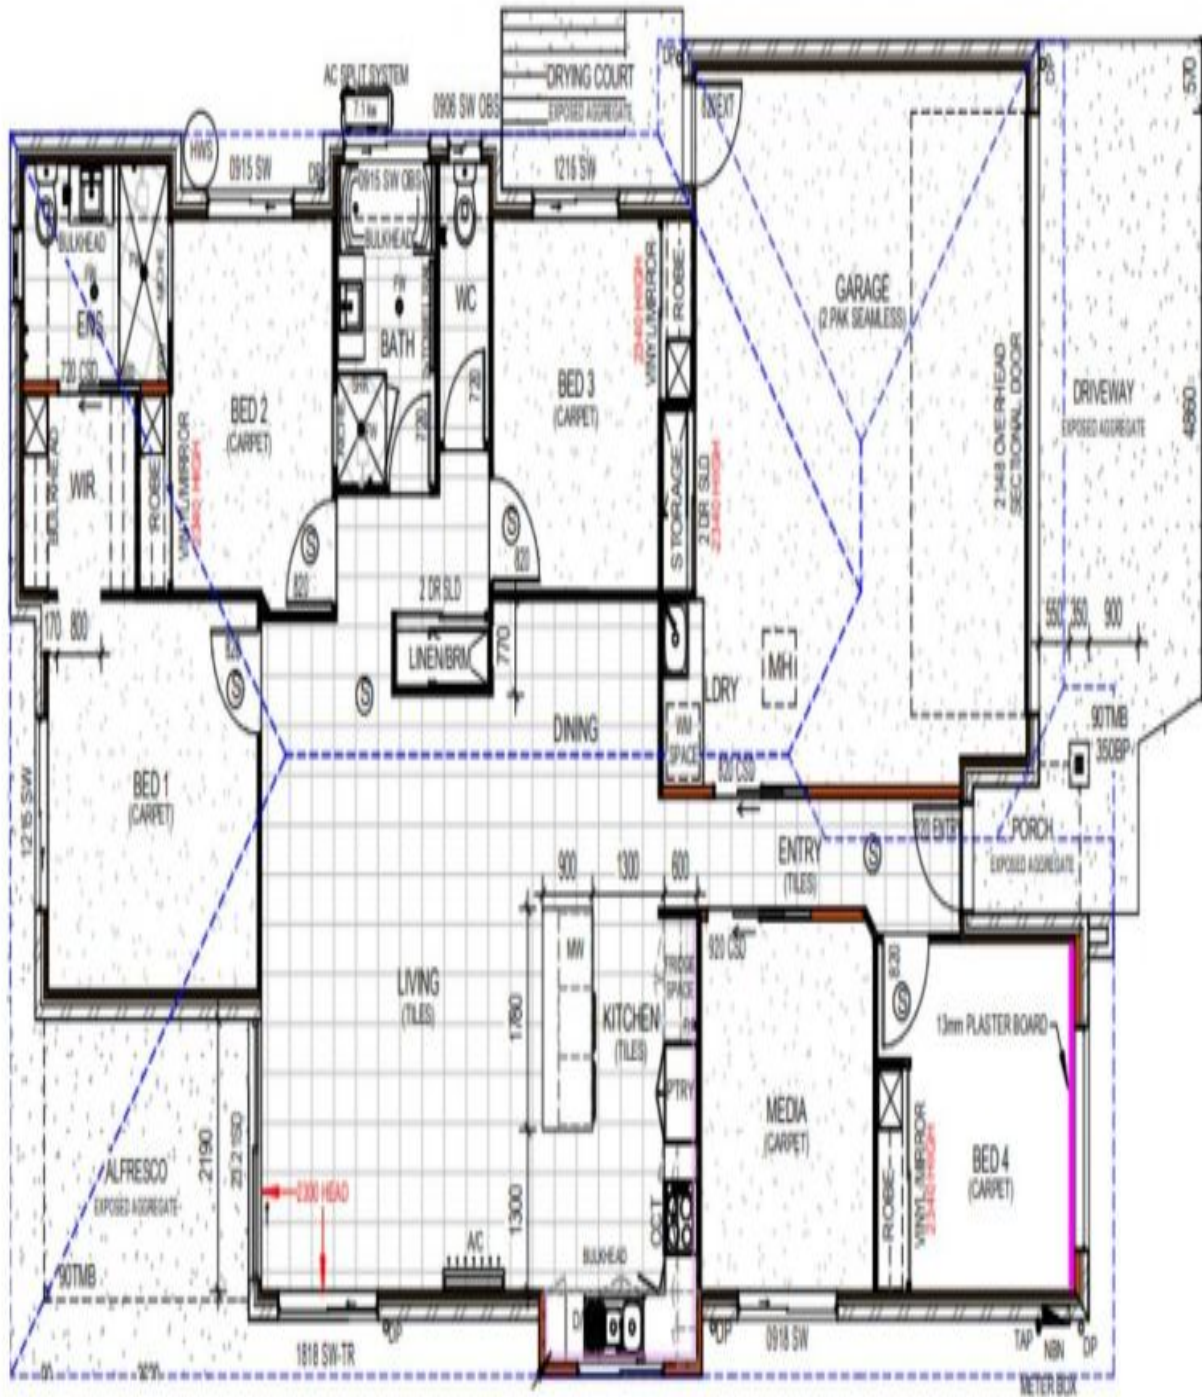

**Baringa, QLD**  
23 Wood Crescent

**4** BED **2** BATH **2** CAR

**Family Home In Aura With Side Access!**  
No expense has been spared on this near new home, which is located in the popular 'Aura' Estate. Complete with all the extras the whole family will love including carpeted media room, security screens to glass doors, water tank plus air conditioning!

Located at the front of the home you will find one of the bedrooms which could be used as the perfect home office. Continue down the hallway and you will find a media room with slider door, so there is no interruption to comfortably run a second TV in the lounge and dining area.

The stunning large open plan tiled living and dining area is complete with air conditioning, which flows out to your covered entertaining area. Spacious designer kitchen with stainless steel appliances including electric cooktop, dishwasher and stone bench tops.

**LEASED**  
**Contact:** Hannah Reed  
**Type:** House  
**Date Available:** 01/05/2019  
**Leased Date:** 13/07/2018  
**Bond:** \$1920  
<http://www.positivepropertypeople.com.au>

Plans shown are only indicative of layout. Dimensions are approximate.